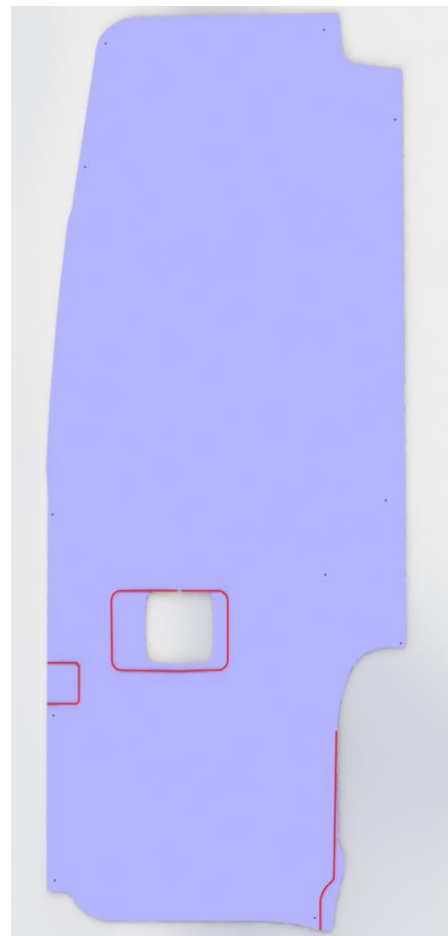

High Roof Height Mercedes Sprinter_Cargo Van_Rear Door Panels

Summary of modifications required depending on the model year of the vehicle

Driver Side's Rear Door Panel

Cut along the profile shown above (located on the back of the panel) to use in 2019 and newer model year vehicles.

Cut along the profile shown above (located on the back of the panel) to use in 2007 to 2018 model year vehicles.

Passenger Side's Rear Door Panel

Cut along the profiles shown above (located on the back of the panel) to use in 2007 to 2018 model year vehicles.