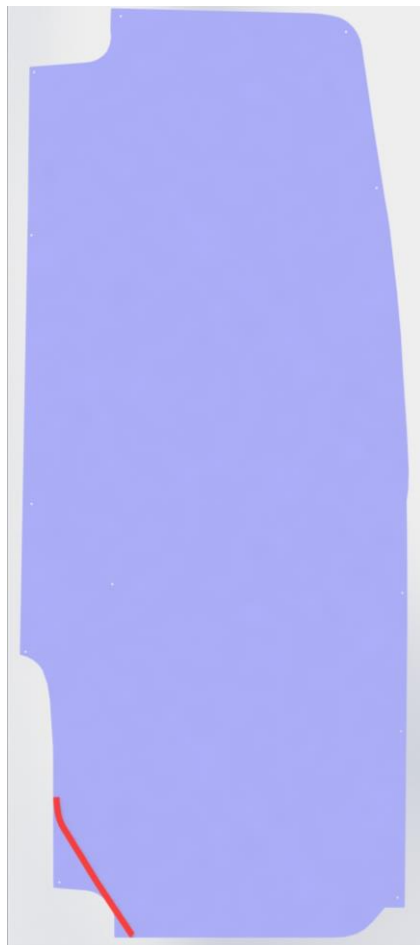

High Roof Height Mercedes Sprinter_Cargo Van_Rear Door Panels

Summary of modifications required depending on the model year of the vehicle

Driver Side's Rear Door Panel

Cut along the profile shown above (located on the back of the panel) to use in 2019 and newer model year vehicles.

Cut along the profile shown above (located on the back of the panel) to use in 2007 to 2018 model year vehicles.

Passenger Side's Rear Door Panel

Cut along the profiles shown above (located on the back of the panel) to use in 2007 to 2018 model year vehicles.