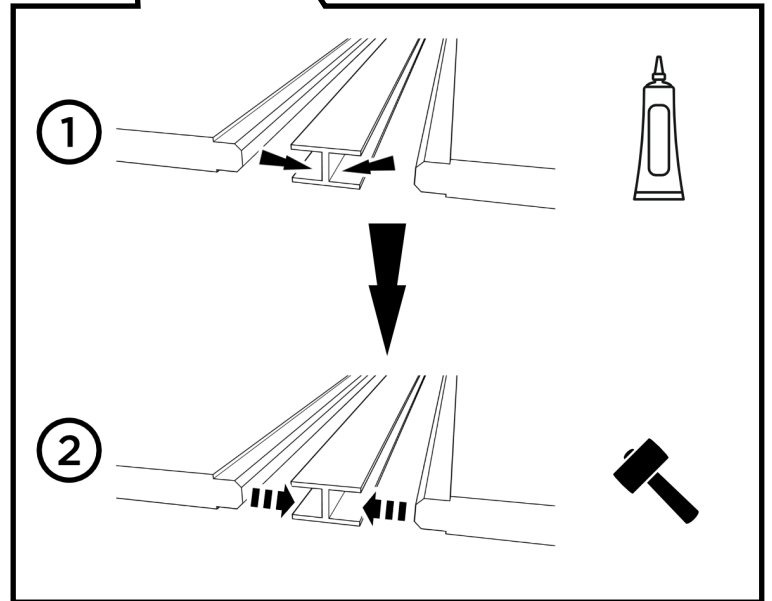

GENERIC INSTALL GUIDE

FLOOR / SOL / PISO

QUESTIONS? PREGUNTAS?

 1-519-688-1043

 customercare@legendfleet.com

FOR DETAILED GUIDES,
SCAN THIS CODE:

OR [CLICK HERE](#)

**Show Us Your Completed Van
Upfit to Get a Free Legend Hat!**