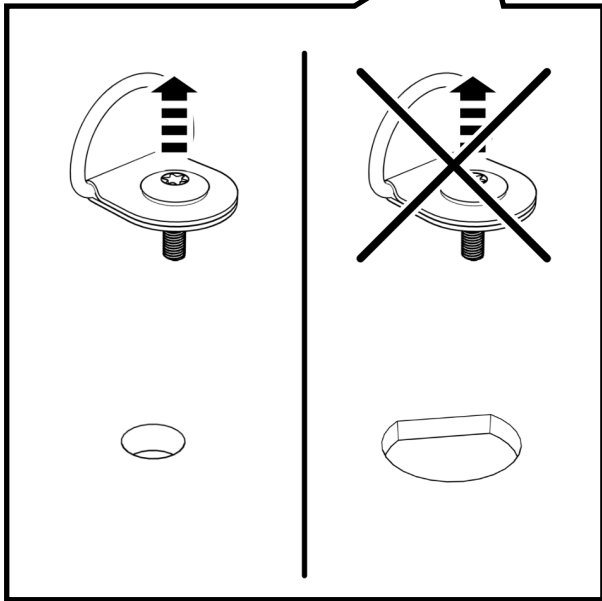

GENERIC INSTALL GUIDE

FLOOR / SOL / PISO

QUESTIONS? PREGUNTAS?

 1-519-688-1043

 customercare@legendfleet.com

FOR DETAILED GUIDES,
SCAN THIS CODE:

OR [CLICK HERE](#)

**Show Us Your Completed Van
Upfit to Get a Free Legend Hat!**