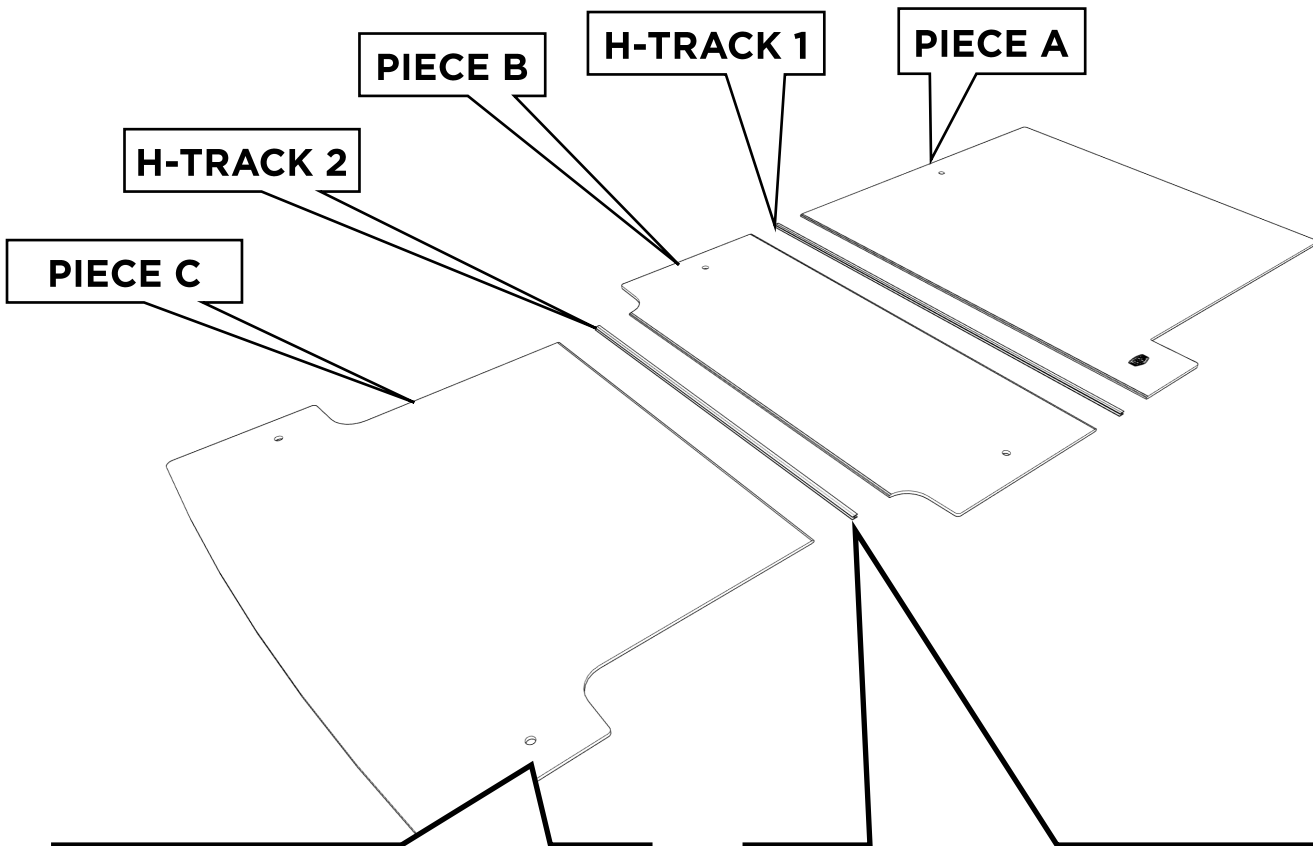

GENERIC INSTALL GUIDE

FLOOR / SOL / PISO

QUESTIONS? PREGUNTAS?

 1-519-688-1043

 customercare@legendfleet.com

FOR DETAILED GUIDES,
SCAN THIS CODE:

OR [CLICK HERE](#)

**Show Us Your Completed Van
Upfit to Get a Free Legend Hat!**