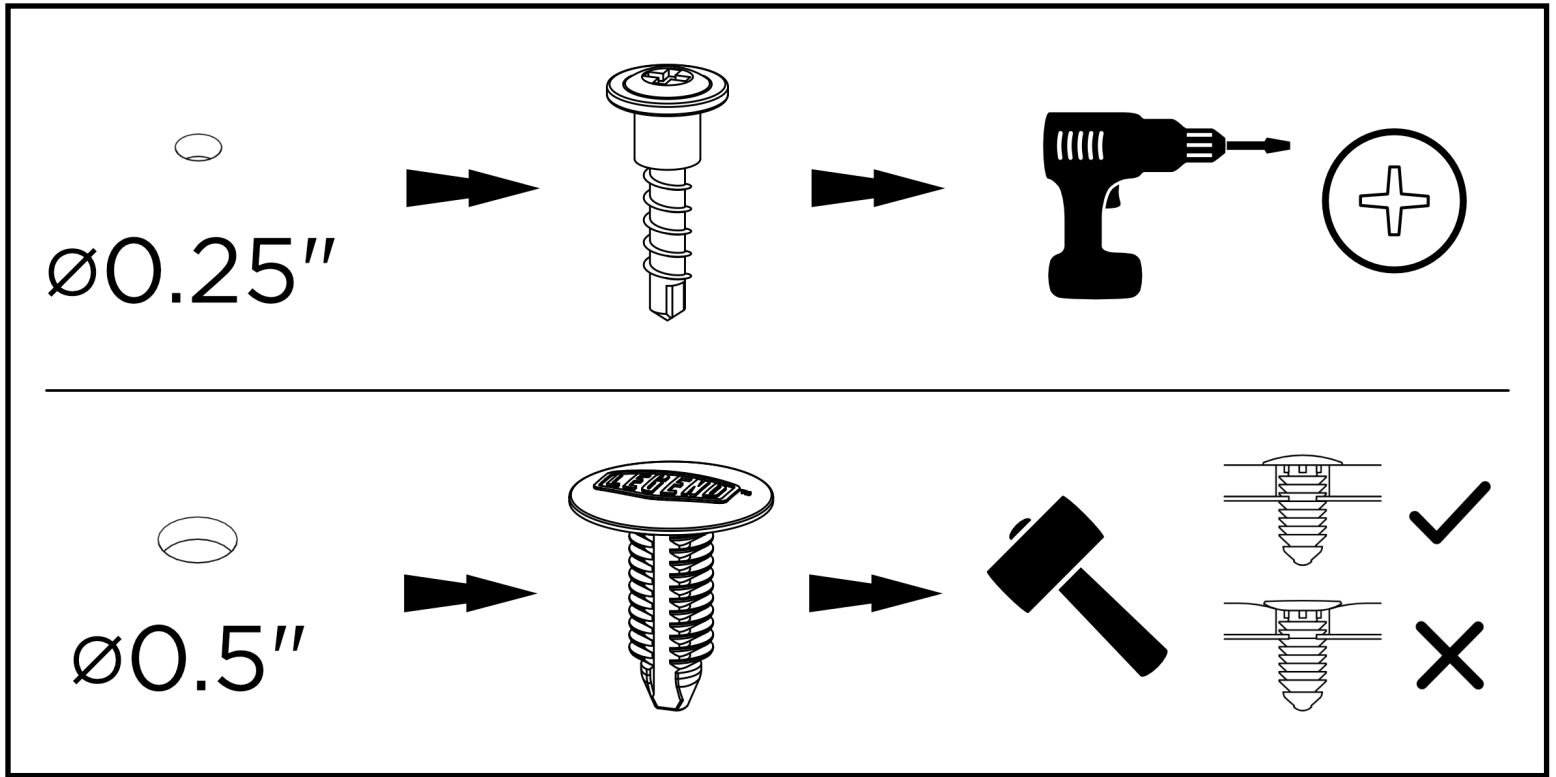

GENERIC INSTALL GUIDE WALLS / MURS / PAREDES

QUESTIONS? PREGUNTAS?

 1-519-688-1043

 customercare@legendfleet.com

FOR DETAILED GUIDES,
SCAN THIS CODE:

OR

[CLICK HERE](#)

Some products contain specialized hardware and fasteners. Refer to the detailed instructions.